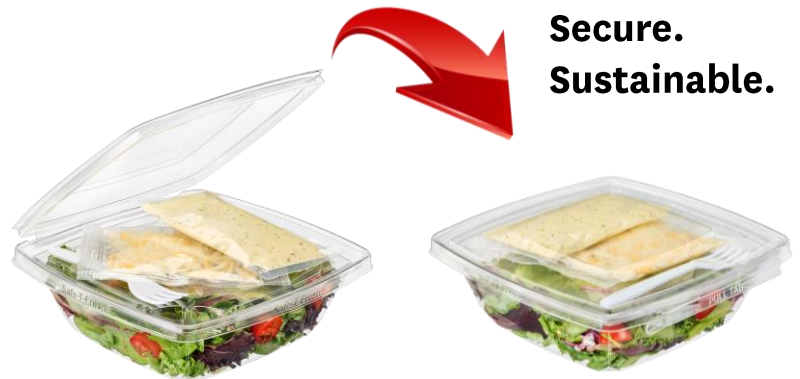

**Proudly
showcases
all toppings.**

TS24 with FMT1MRT

Item					
Description	2X 20Z	2X 100Z, 1X 20Z	100Z	2X 20Z	2X 20Z, 1X 100Z
UPC	707068012197	707068011947	707068013910	707068012180	707068012173
Product ID (in)	*Varies	*Varies	6.3 x 4 x 0.8	*Varies	*Varies
Product OD (in)	6.9 x 3.6 x 0.8	6.9 x 3.6 x 0.8	6.6 x 4.8 x 0.9	6.6 x 3.1 x 0.8	6.6 x 3.1 x 0.8
Case Pack	360	360	432	360	360
Case Cubic Ft	0.9	0.9	1.3	0.9	0.9

Compatible with TS35, TS48, TS64

Compatible with TS20, TS24, TS32

**Simple. Safe.
Secure.
Sustainable.**

TS24PWF with FMTOMPW

Item		
Description	NA	7.8oz
UPC	707068013903	707068013897
Product ID (in)	6.5 x 6.5 x 0.6	5.6 x 5.6 x 0.5
Product OD (in)	6.5 x 6.5 x 0.6	6.5 x 6.5 x 0.6
Case Pack	378	336
Case Cubic Ft	1.3	1.3

Compatible with TS24PWF, TS24PWF, TS24PWF, TS32PWF, TS32PWF, TS32PWF

**Easy to load...
No need to position toppings.**