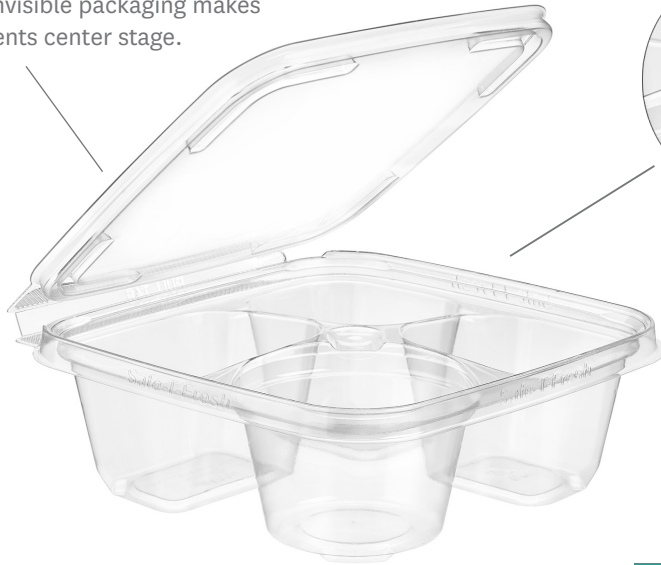

TSSB3R

High Clarity Modern Designs

Virtually invisible packaging makes your contents center stage.

Anti-Food Migration Feature

The packaging's center has a raised barrier to prevent food from moving between its four compartments.

Perfect Grab & Go Size

Product OD: 6.1 x 6.4 x 2.3

"CCLR" Lid

The front round compartment can use the "CCLR" lid to prevent leaks from wet contents.

Corner Support Posts for Stacking

Built for multi-level merchandising creating attractive displays.