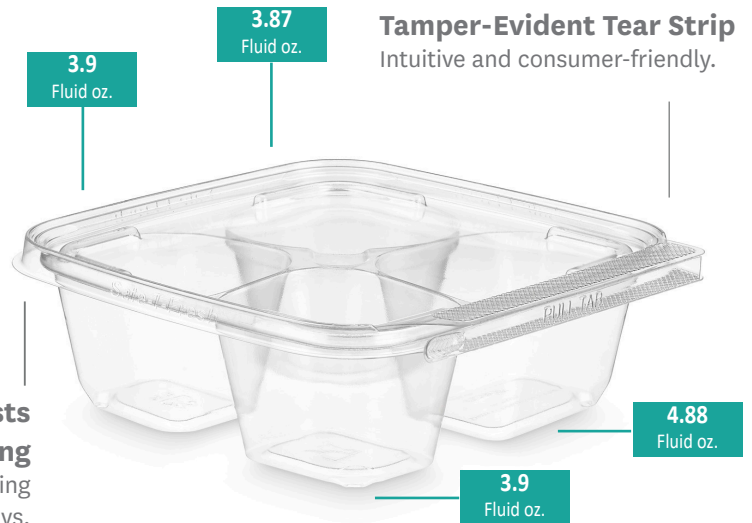

TSSB3R

High Clarity Modern Designs

Virtually invisible packaging makes your contents center stage.

Anti-Food Migration Feature

The packaging's center has a raised barrier to prevent food from moving between its four compartments.

Perfect Grab & Go Size

Product OD: 6.1 x 6.4 x 2.3

"CCLR" Lid

The front round compartment can use the "CCLR" lid to prevent leaks from wet contents.

Corner Support Posts for Stacking

Built for multi-level merchandising creating attractive displays.

Tamper-Evident Tear Strip

Intuitive and consumer-friendly.

Tamper Protection

As Easy as 1, 2, 3...

1 Fill

2 Close

Instantly tamper resistant!

3 Remove Tear Strip to Use