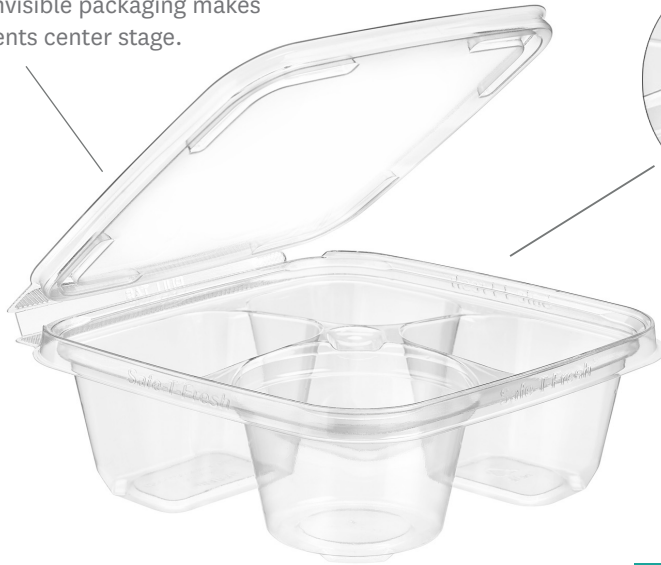

TSSB3R

High Clarity Modern Designs

Virtually invisible packaging makes your contents center stage.