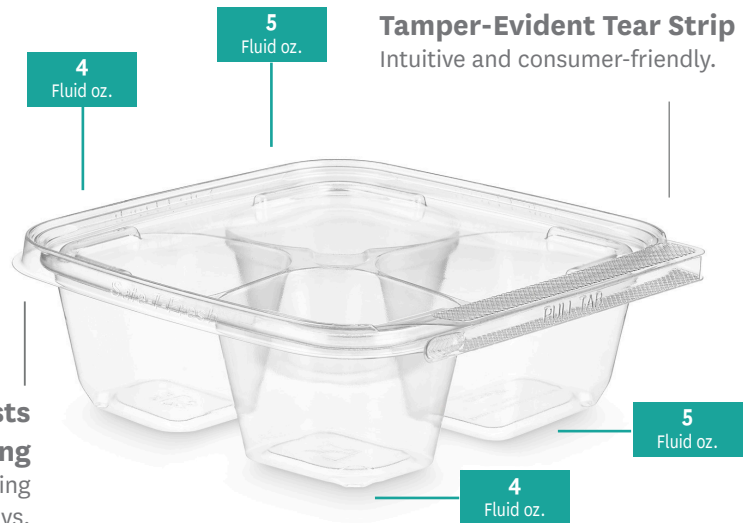

The packaging's center has a raised barrier to prevent food from moving between its four compartments.

**Perfect Grab & Go Size**

Product OD: 6.1 x 6.4 x 2.3

**"CCLR" Lid**

The front round compartment can use the "CCLR" lid to prevent leaks from wet contents.

**Corner Support Posts for Stacking**

Built for multi-level merchandising creating attractive displays.

**Tamper-Evident Tear Strip**

Intuitive and consumer-friendly.

**Tamper Protection**

*As Easy as 1, 2, 3...*